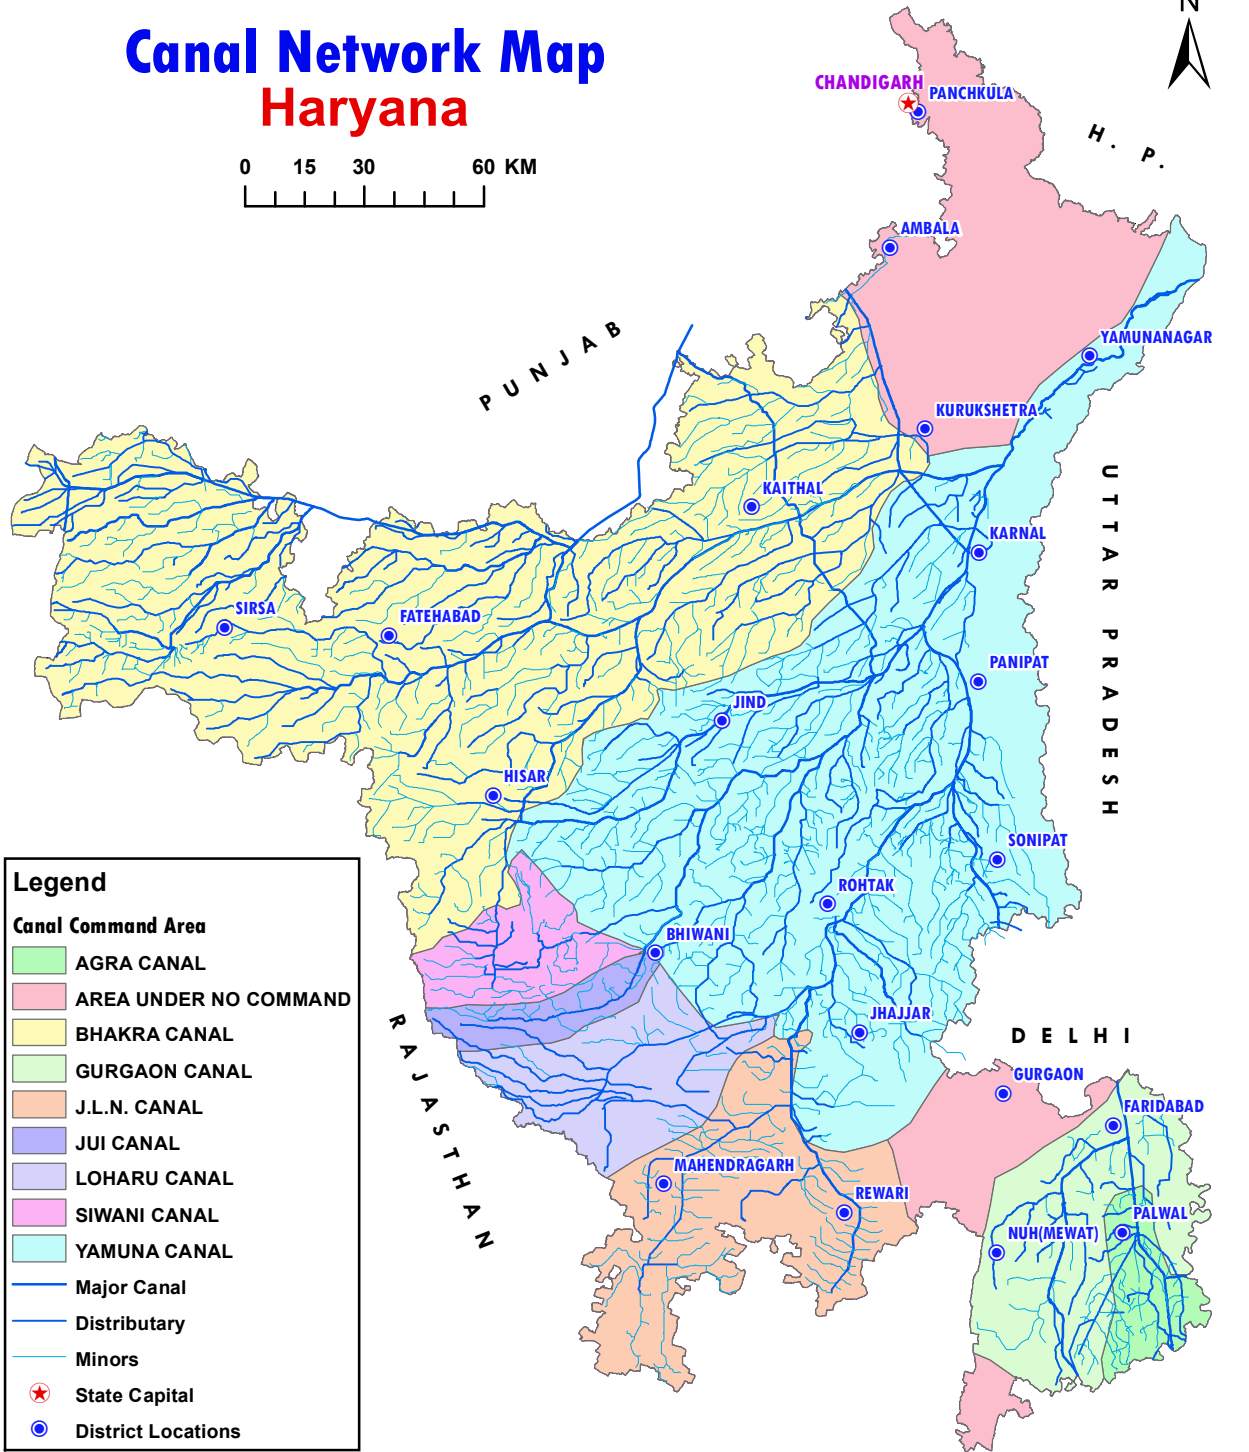

Canal Network Map Haryana

Legend

Canal Command Area

- AGRA CANAL
- AREA UNDER NO COMMAND
- BHAKRA CANAL
- GURGAON CANAL
- J.L.N. CANAL
- JUI CANAL
- LOHARU CANAL
- SIWANI CANAL
- YAMUNA CANAL

Line Types

- Major Canal
- Distributary
- Minors

Other Symbols

- State Capital
- District Locations